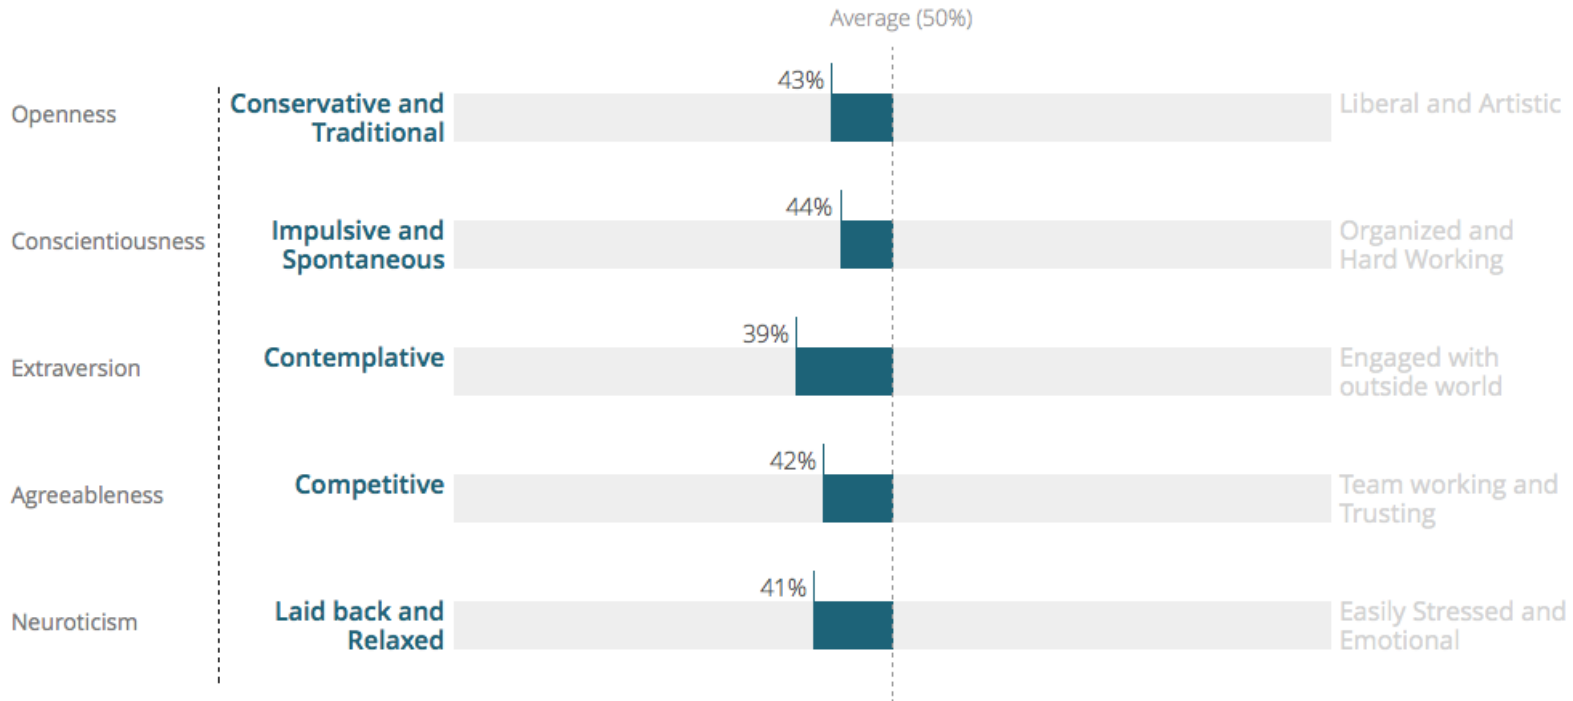

Big 5 Personality (Predictions are expressed as percentiles) ?

Take personality test